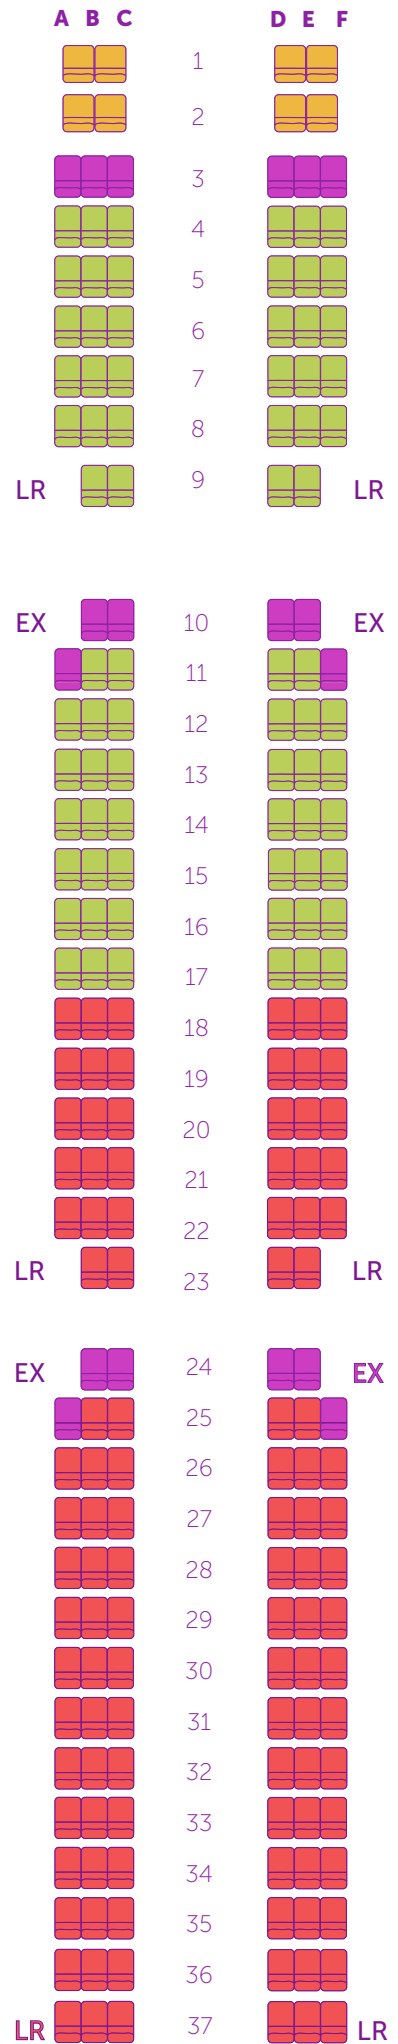

# A321 SEATING GUIDE

210 seats

TF -GPA  
TF -GMA  
TF -JOY

-  **BigSeat** 37"+
-  **XXL** 35"+
-  **Standard+**
-  **Standard**

LR= Limited recline  
EX= Exit row seat