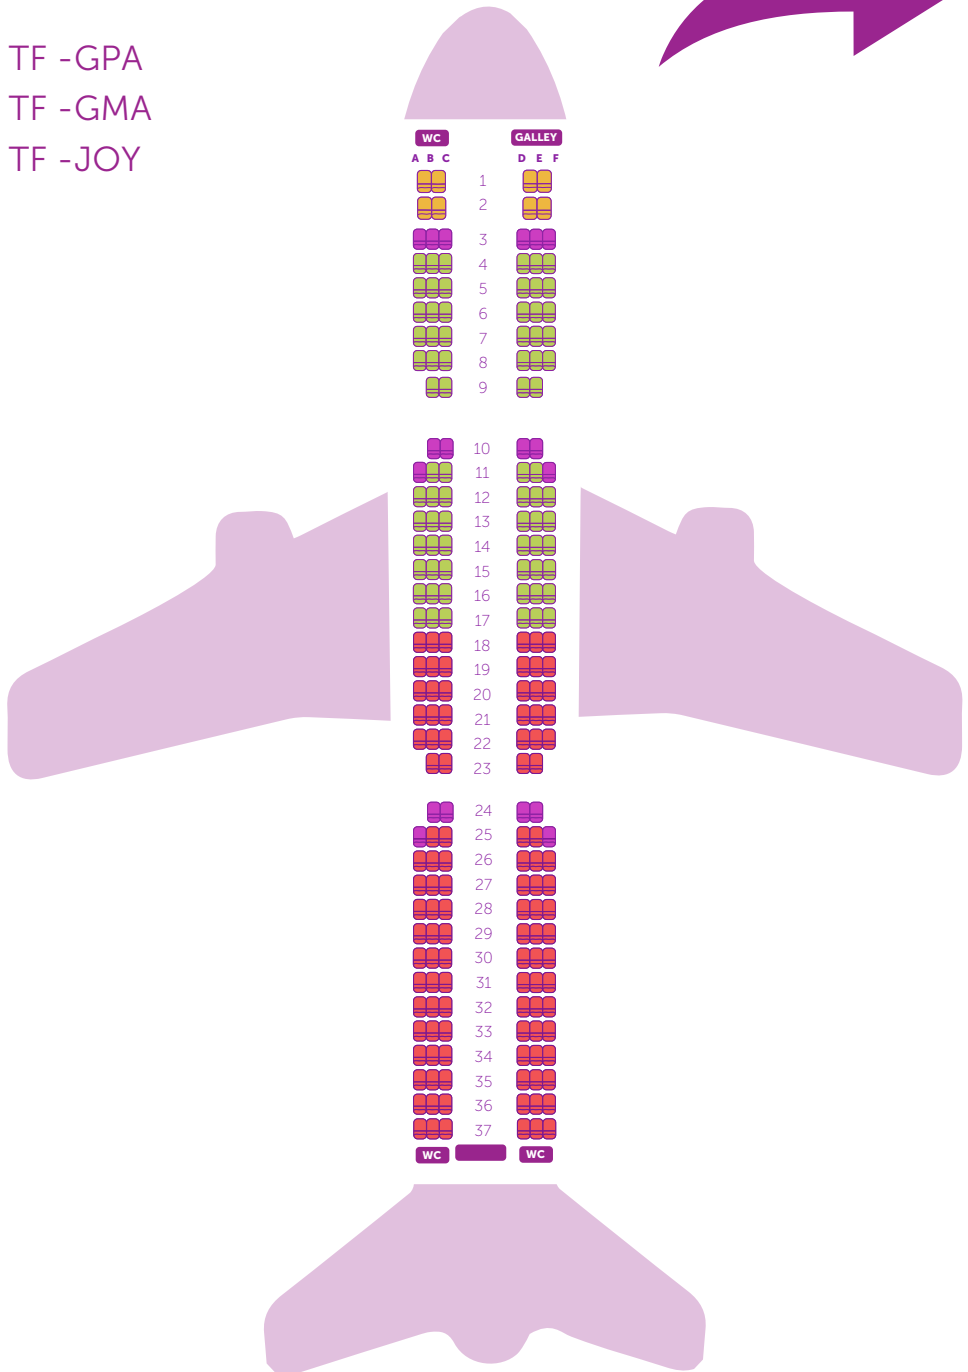

# A321 SEATING GUIDE

210 seats

TF -GPA  
TF -GMA  
TF -JOY

-  **BigSeat** 37"+
-  **XXL** 35"+
-  **Standard+**
-  **Standard**

LR= Limited recline  
EX= Exit row seat